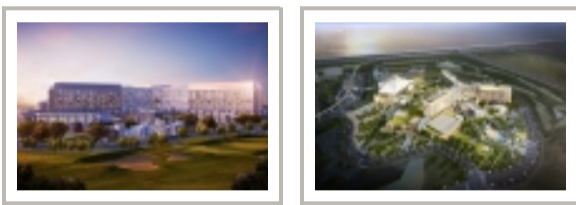

## South Korea's First Integrated Resort Breaks Ground

(November 2014) posted on Wed Nov 26, 2014

WATG-designed Paradise City slated to debut in 2017

Work began last week on the first integrated resort in South Korea. Designed by WATG-Honolulu, Paradise City will feature seven zones and house hotel, casino and sky casino, conference and meeting rooms, a spa, an indoor pool, a restaurant and tea lounge, retail venues and a sports bar.

The firm, which served as the master planner for the resort and the design architect for the hotel and casino complex, says it aimed to showcase the country's cultural, social and commercial identity in the locale's design. "Inspired by this vision, we created smooth transitions between the different resort zones to offer a unique integrated resort experience ..." says Sean Sih-Young Jeon, vice president of WATG.

"We have designed a stage set in the master plan for Paradise City to feel like a city fabric where guests will want to explore and lose their sense of time," Payan adds. "[This concept] is represented by a city built over time reflecting and recalling the past, present and future."